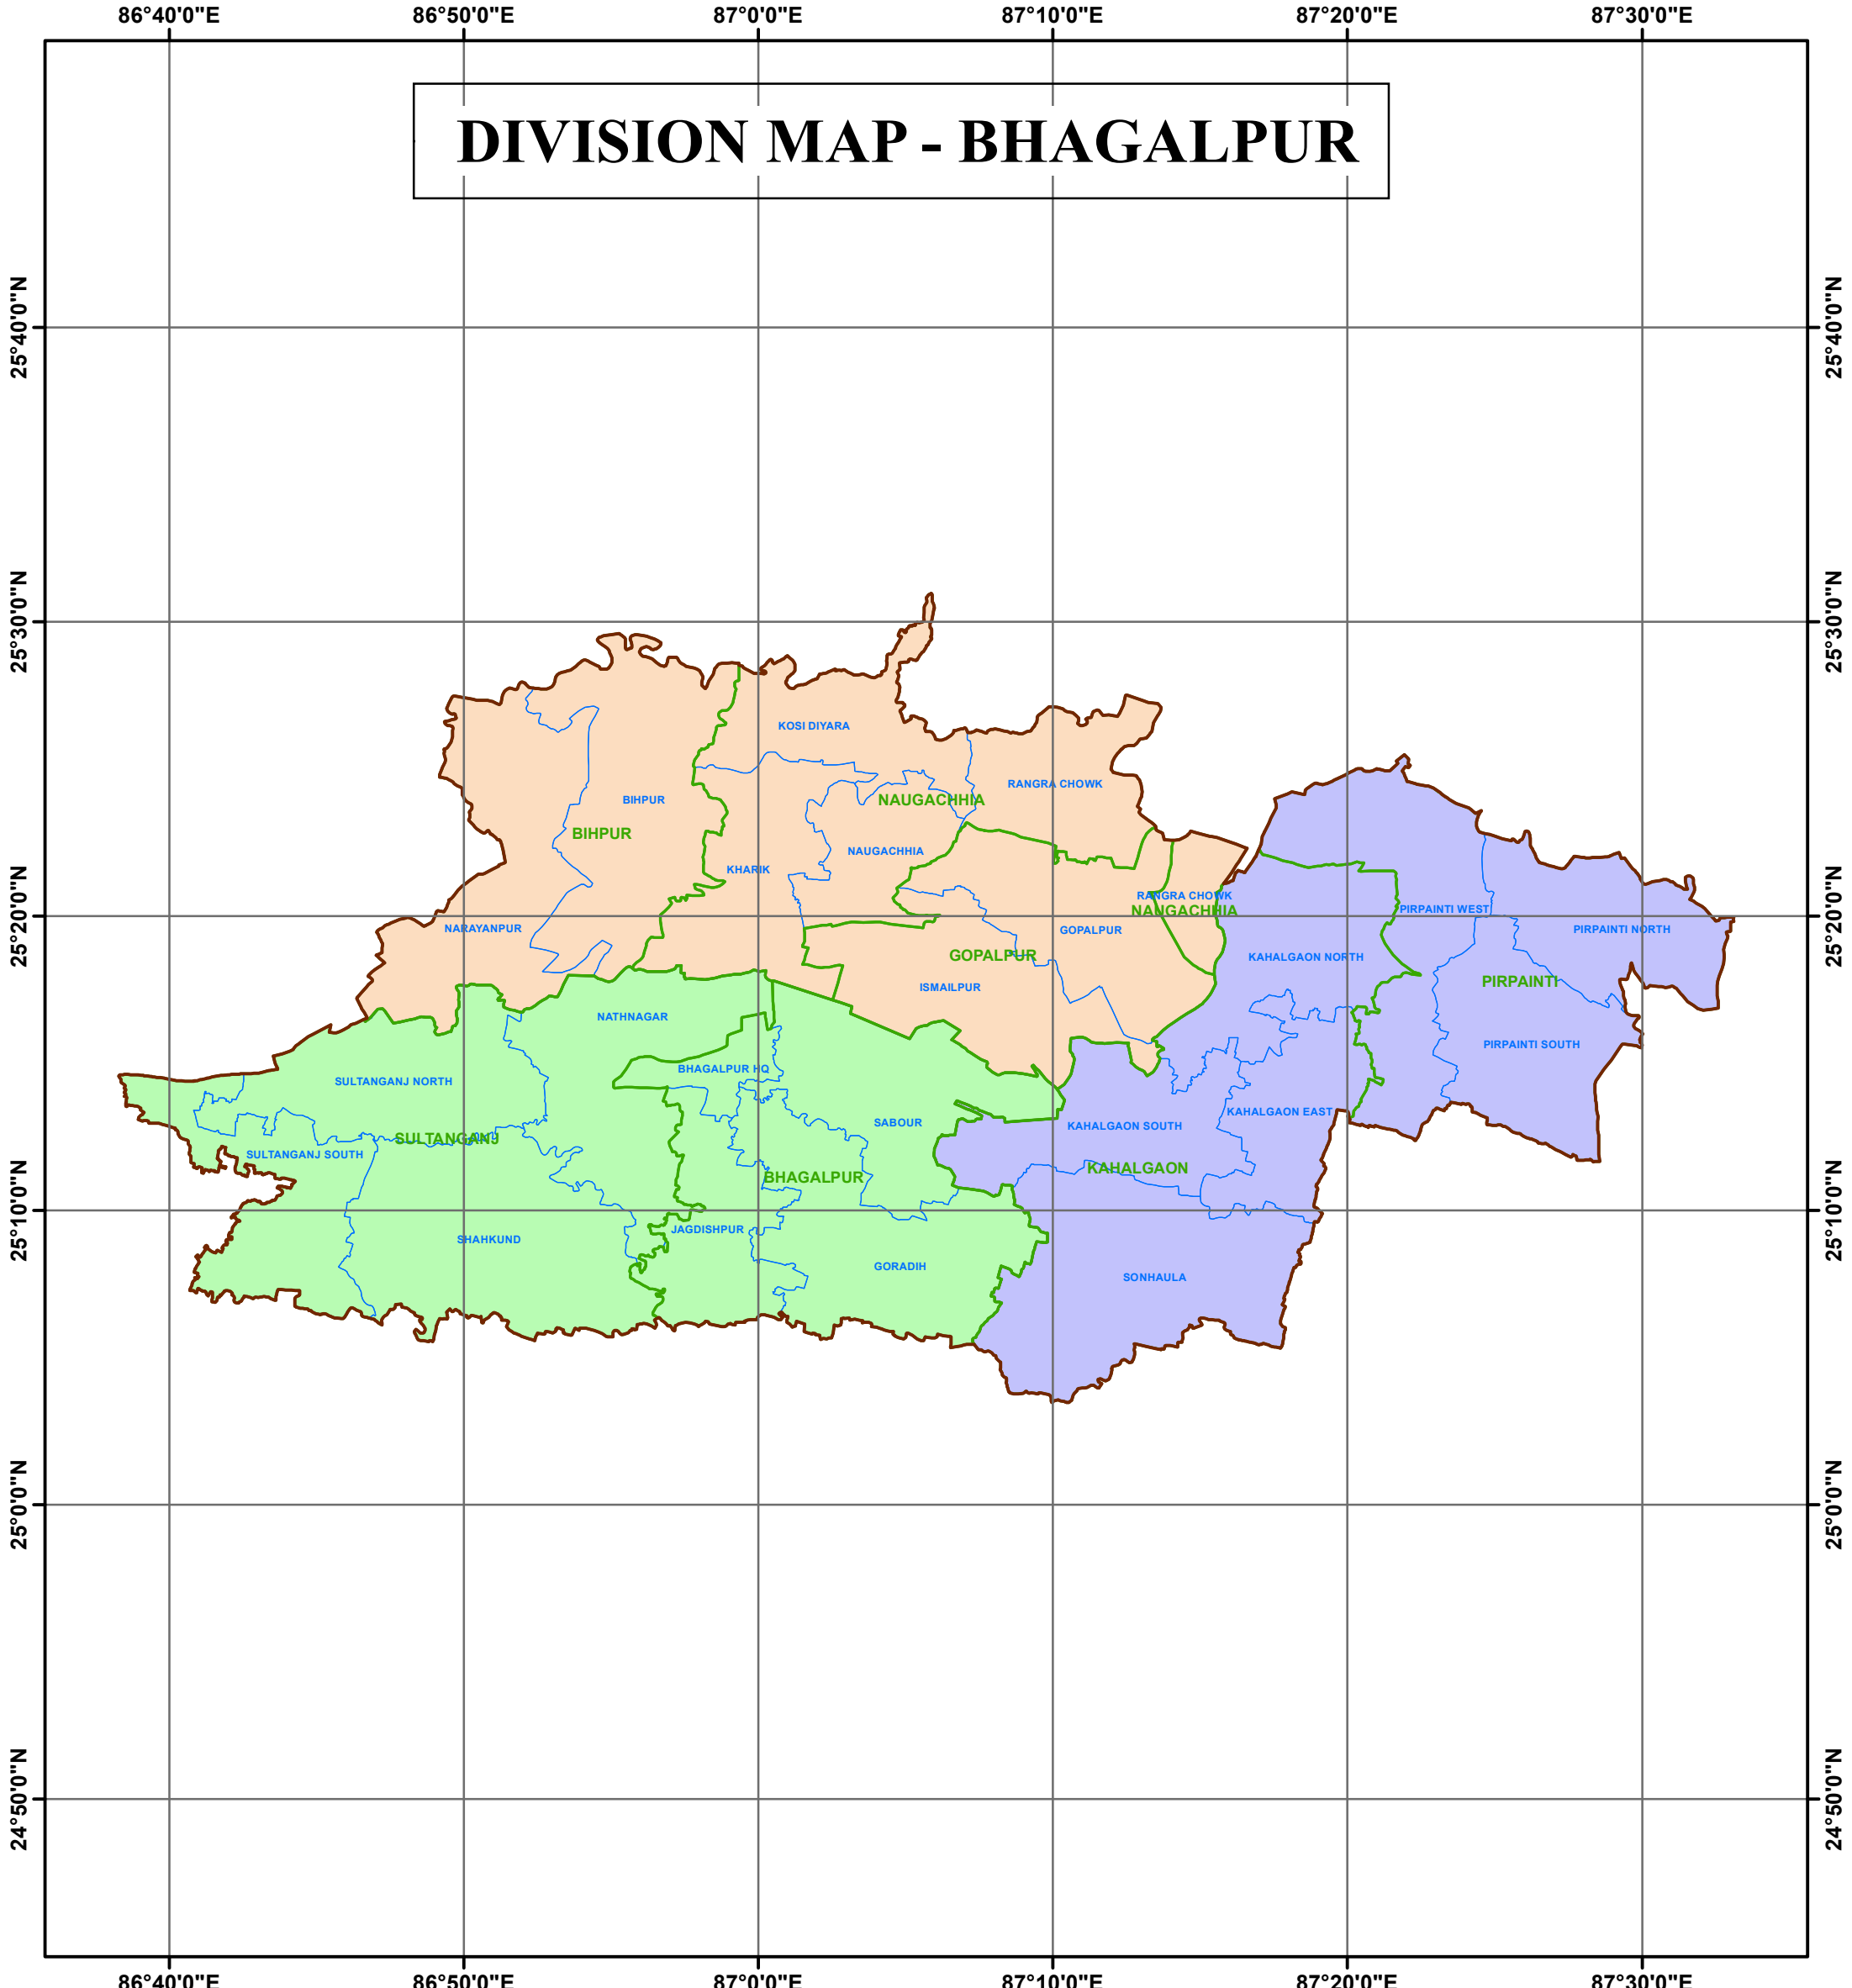

DIVISION MAP - BHAGALPUR

1:400,000

Kilometers

Legend

- DIVISION BOUNDARY
- BEAT BOUNDARY (7)
- SUB-BEAT BOUNDARY (23)

RANGE

- BHAGALPUR
- KHALGAON
- NAUGACHHIA